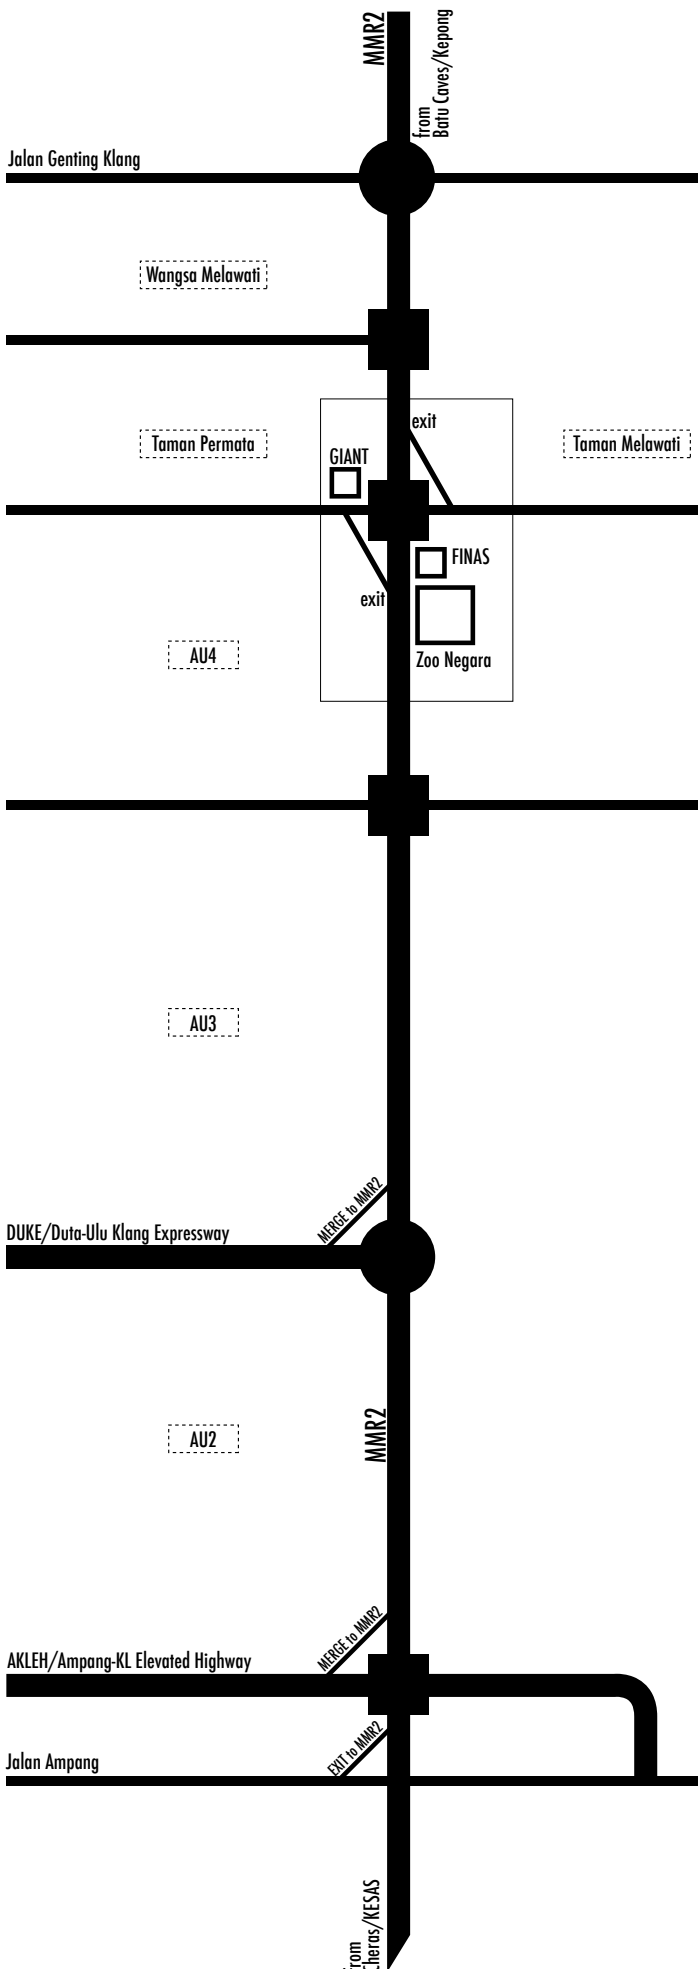

Direction to Melawati, Ulu Klang

Detail map to Manggis

Manggis Production Sdn Bhd
Fuji FDI-Manggis Fotografik
 9169-9170 Jalan Negara
 Taman Melawati
 53100 Kuala Lumpur
 Tel: 03.4106.2963 (post+production)
 03.4108.8851 (fotografik)
 Fax: 03.4105.8386

Legend

- Housing Area
- Significant landmarks
- Flyover
- Major interchange

Drawings are not to scale, these are for your route guidance & estimation