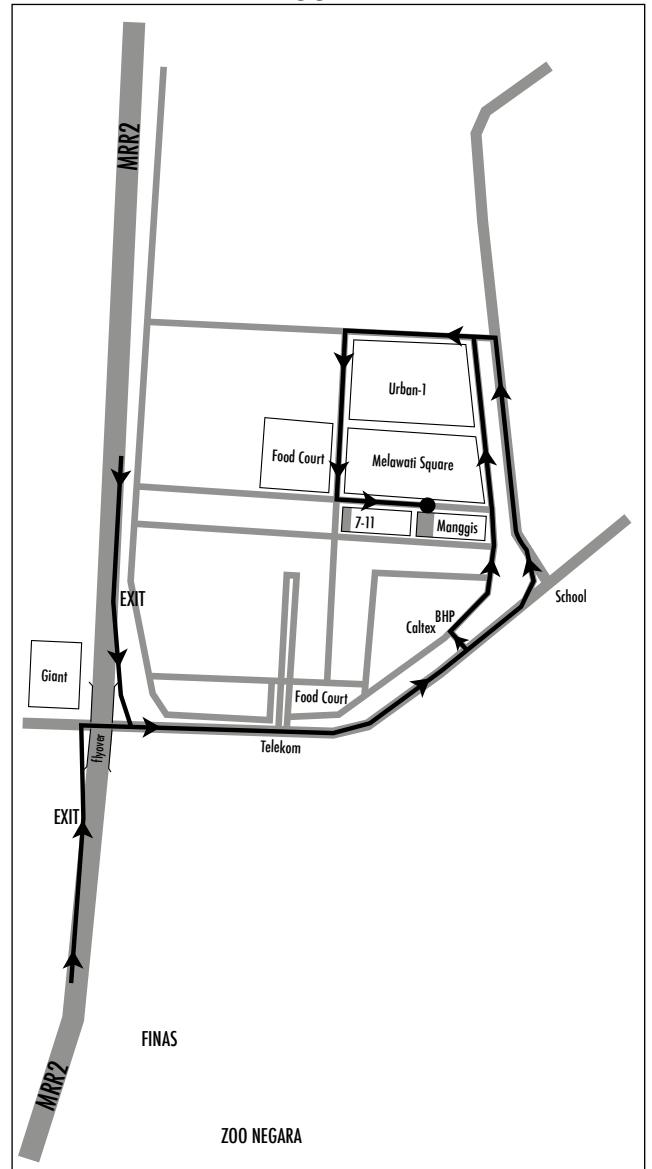

Direction to Melawati, Ulu Klang

Detail map to Manggis

Manggis Production Sdn Bhd
Fuji FDI-Manggis Fotografik
 9169-9170 Jalan Negara
 Taman Melawati
 53100 Kuala Lumpur
 Tel: 03.4106.2963 (post+production)
 03.4108.8851 (fotografik)
 Fax: 03.4105.8386

Legend

- Housing Area
- Significant landmarks
- Flyover
- Major interchange

Drawings are not to scale, these are for your route guidance & estimation